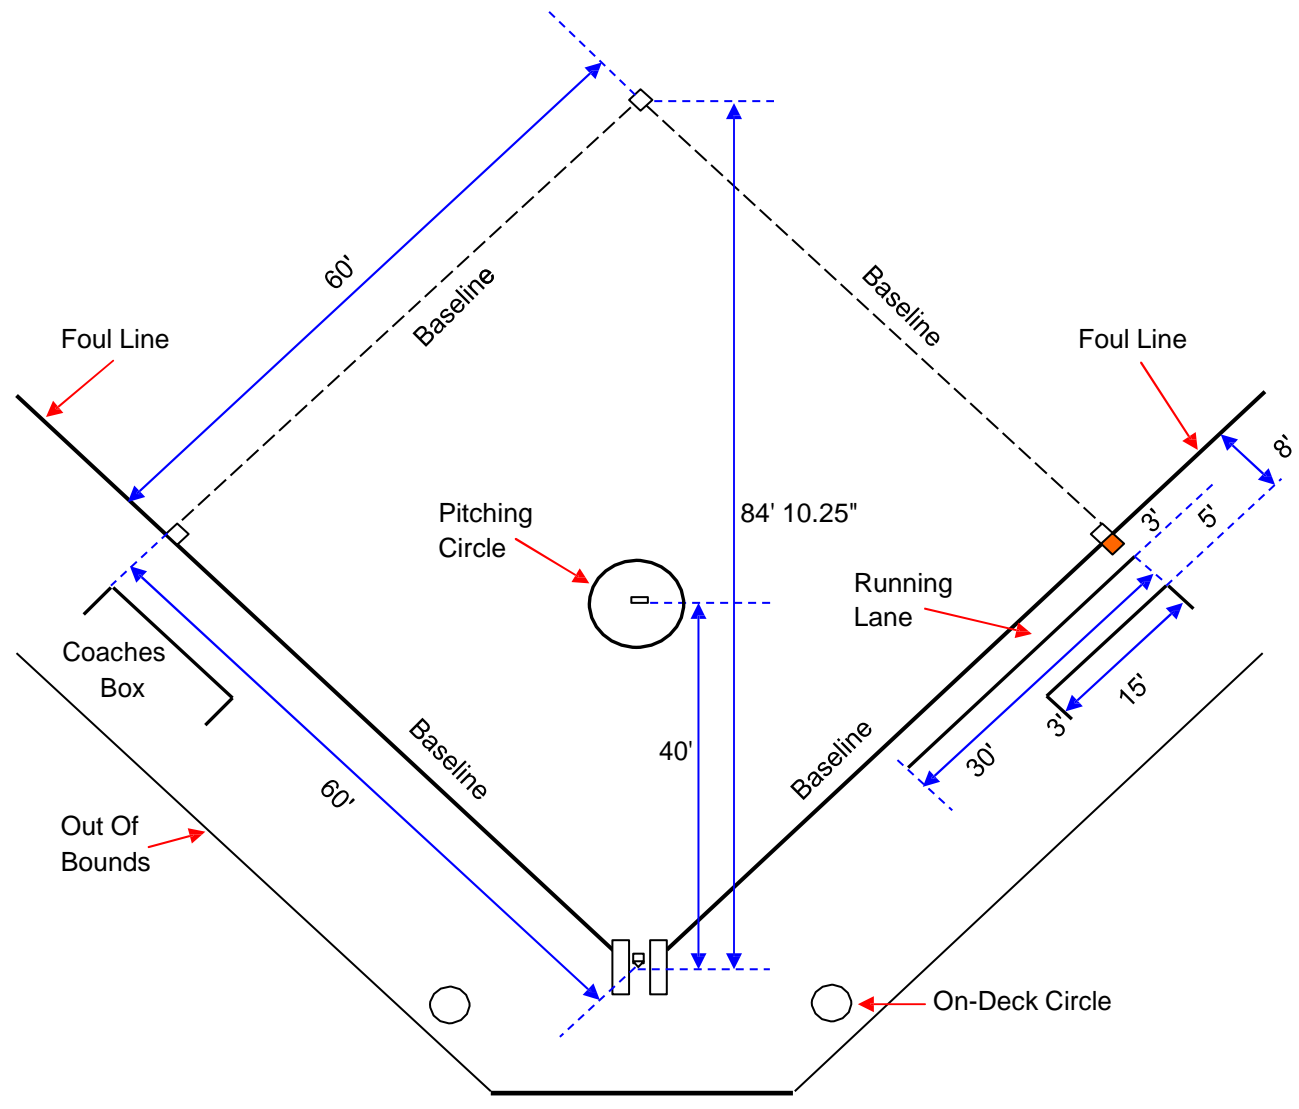

	Pitching Girls	Baseline	Second Base	Outfield Fence Girls	
Junior	40' / 43'	60'	84' 10.25"	200'-225'	Refer to SoftBall BC for all official measurements
U19	40' / 43'	60'	84' 10.25"	200'-225'	
U16	40'	60'	84' 10.25"	180'-225'	
U14	38'	60'	84' 10.25"	170'-225'	
U12	35'	55'	77' 9.25"	160'-225'	
U10	30'	45'	63' 7.66"	150'-225'	
U8	24'	40'	56' 6.75"		Association Measurements
L T P	N/A	40'	56' 6.75"		

Coaches Box 3' X 15'
 Coaches Box 8' off foul line
 Running Lane 3' off foul line

Pitching Circle 8' Radius Mite & up
 Pitching Circle 5' Radius Mini-Mite
 On Deck Circle 2.5' Radius

In Field Setup

Home Plate Setup

All Measurements are unofficial - Refer to SoftBall BC for all official measurements.

Measurements
To Square a new
Diamond

Home Plate to Backstop	25' to 30'
Minor Rules 12.2 f)	17' to 25'

Home Plate Setup

All Measurements are unofficial - Refer to SoftBall BC for all official measurements.