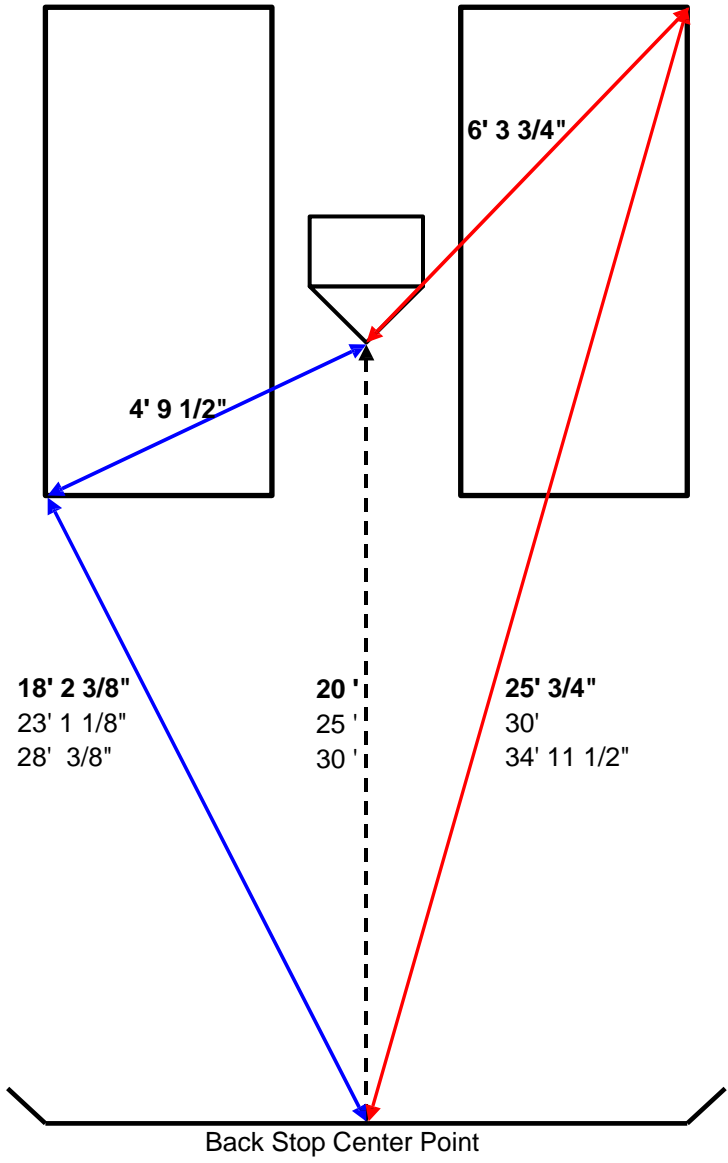

	Pitching Girls	Baseline	Second Base	Outfield Fence Girls	
Junior	40' / 43'	60'	84' 10.25"	200'-225'	Refer to SoftBall BC for all official measurements
U19	40' / 43'	60'	84' 10.25"	200'-225'	
U16	40'	60'	84' 10.25"	180'-225'	
U14	38'	60'	84' 10.25"	170'-225'	
U12	35'	55'	77' 9.25"	160'-225'	
U10	30'	45'	63' 7.66"	150'-225'	
U8	24'	40'	56' 6.75"		Association Measurements
L T P	N/A	40'	56' 6.75"		

Coaches Box 3' X 15'
 Coaches Box 8' off foul line
 Running Lane 3' off foul line

Pitching Circle 8' Radius Mite & up
 Pitching Circle 5' Radius Mini-Mite
 On Deck Circle 2.5' Radius

In Field Setup

Home Plate Setup

All Measurements are unofficial - Refer to SoftBall BC for all official measurements.

Measurements
To Square a new
Diamond

Home Plate to Backstop	25' to 30'
Minor Rules 12.2 f)	17' to 25'

Home Plate Setup