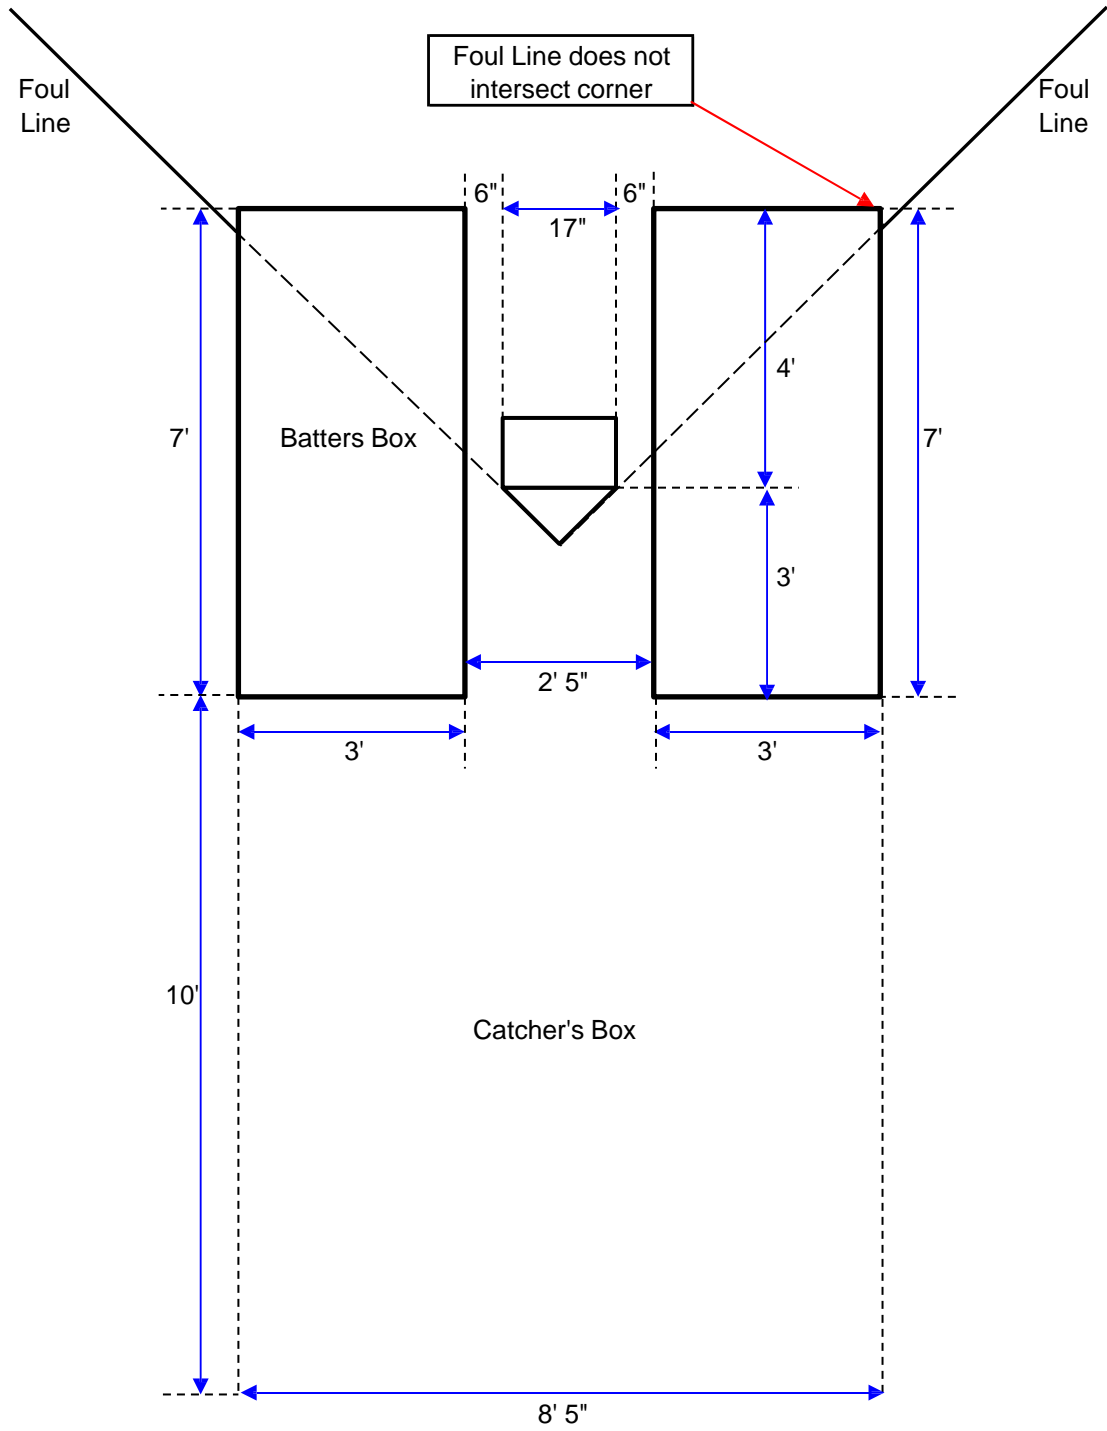

	Pitching Girls	Baseline	Second Base	Outfield Fence Girls	
Junior	40' / 43'	60'	84' 10.25"	200'-225'	Refer to SoftBall BC for all official measurements
U19	40' / 43'	60'	84' 10.25"	200'-225'	
U16	40'	60'	84' 10.25"	180'-225'	
U14	38'	60'	84' 10.25"	170'-225'	
U12	35'	55'	77' 9.25"	160'-225'	
U10	30'	45'	63' 7.66"	150'-225'	
U8	24'	40'	56' 6.75"		Association Measurements
L T P	N/A	40'	56' 6.75"		

Coaches Box 3' X 15'
 Coaches Box 8' off foul line
 Running Lane 3' off foul line

Pitching Circle 8' Radius Mite & up
 Pitching Circle 5' Radius Mini-Mite
 On Deck Circle 2.5' Radius

In Field Setup

Home Plate Setup

All Measurements are unofficial - Refer to SoftBall BC for all official measurements.

Measurements
To Square a new
Diamond

Home Plate to Backstop	25' to 30'
Minor Rules 12.2 f)	17' to 25'

Home Plate Setup